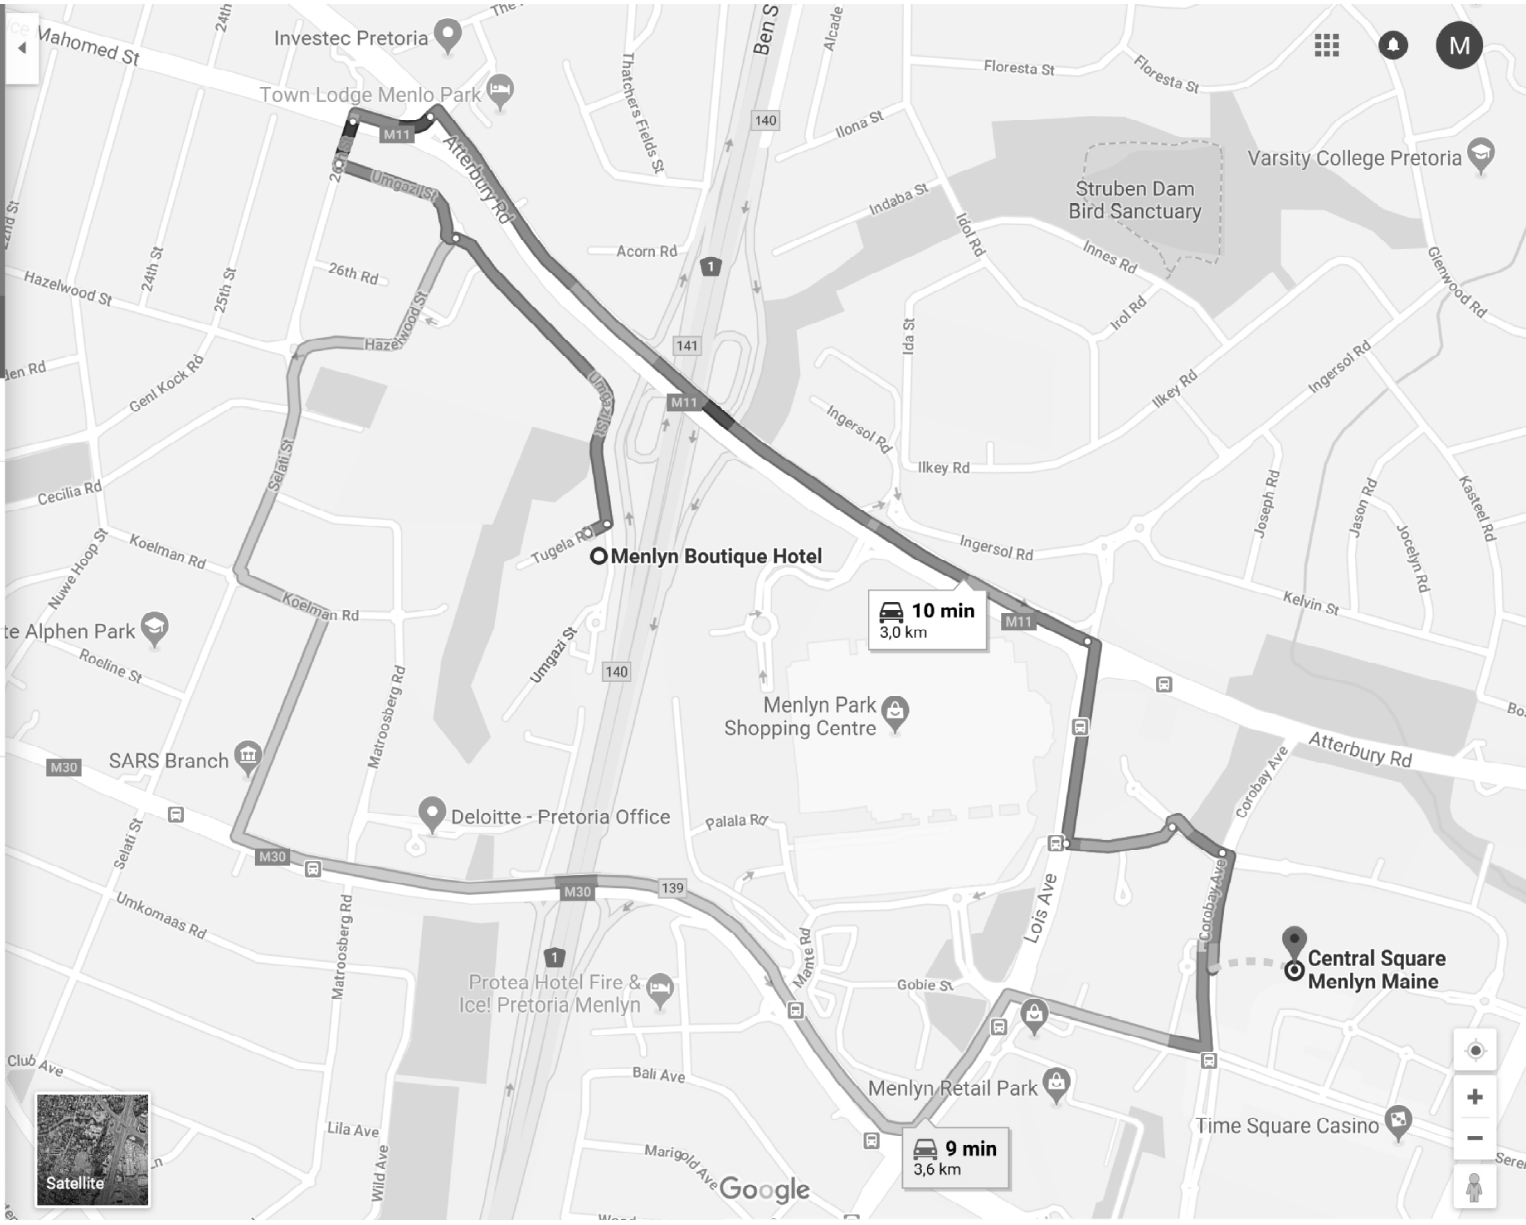

Menlyn Boutique Hotel, 209 Tugela Rd,   
 Central Square Menlyn Maine, Corner A   
 Add destination

Leave now OPTIONS

Send directions to your phone

**via M11** **10 min**  
 Best route 3.0 km  
 DETAILS

**via Garstfontein Rd/M30** **9 min**  
3.6 km