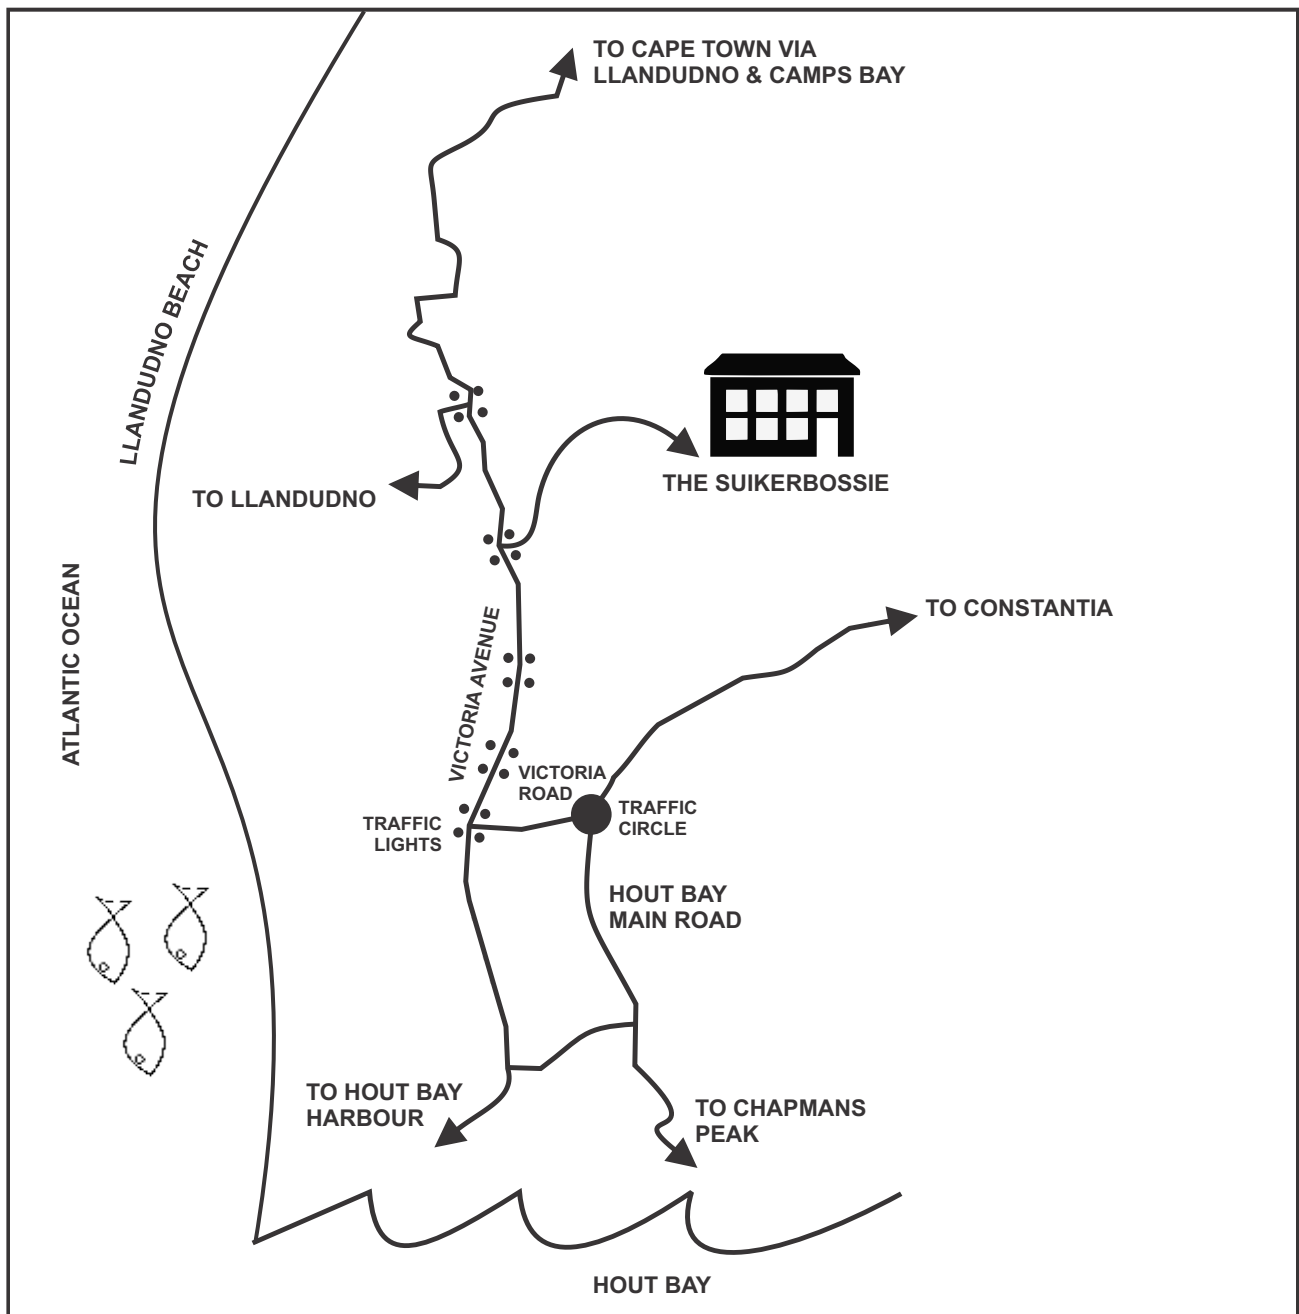

PHONE: 021 790 1450, FAX: 086 525 9707
VICTORIA DRIVE, HOUT BAY, CAPE TOWN
WEBSITE: www.suikerbossie.co.za

HOW TO FIND US

LATITUDE 34.018 LONGITUDE 18.350

OPTION 1

From Kirstenbosch Gardens

- Turn right onto Rhodes Drive
- At Constantia Nek roundabout, take second exit on Hout Bay Main Rd
- At roundabout, take third exit onto Victoria Road
- At roundabout, pass straight through
- At traffic lights, turn right
- At third set of traffic lights turn right
- Follow road up to the restaurant - welcome!

OPTION 2

From Cape Town

- Continue up Kloof Nek Road
- Continue onto Camps Bay Drive
- Turn left onto Houghton Road
- Turn left into Victoria Road
- 10 minute drive to Llandudno, pass through traffic lights
- Turn left at next traffic light
- Follow the road up to the restaurant - welcome!